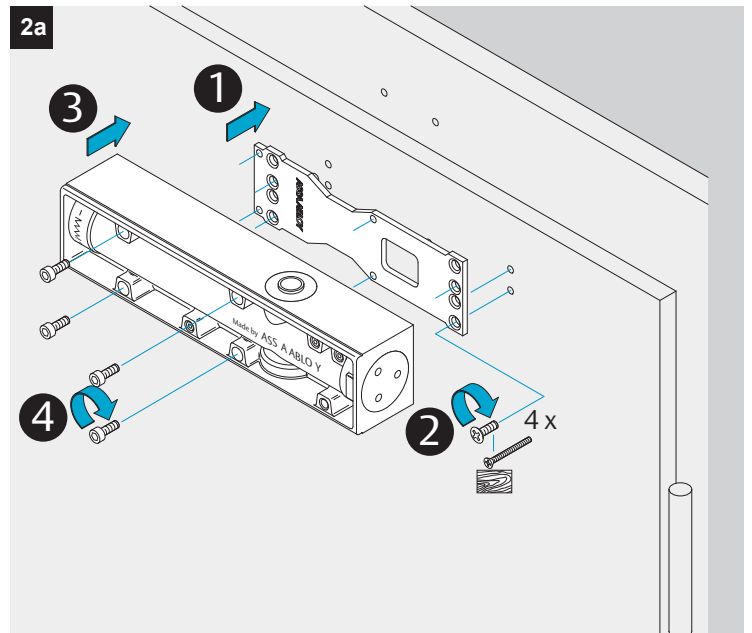

DC200
DC300

ASSA ABLOY

Installation Instructions

D001155856

www.abloy.com/dop

DC200

DC300

DoP

www.abloy.com/dop

DC300 Guide Rail EN 3

DC200 EN 2-4

DC300 EN 3-6

CE 2812	UK CA 1121	Abloy Oy, PO Box 108 80101 Joensuu Finland		
DC200	EN 1154:1996/A1:2002/AC:2006	2812-CPR-AD5490	16	4 8 4 2 1 1 4
		1121-CPR-UK-AD7859	22	
Dangerous substances: None				

CE 2812	UK CA 1121	Abloy Oy, PO Box 108 80101 Joensuu Finland		
DC300	EN 1154:1996/A1:2002/AC:2006	2812-CPR-AD5491	16	4 8 3 1 1 4
		1121-CPR-UK-AD7860	22	
Dangerous substances: None				

CE 2812	UK CA 1121	Abloy Oy, PO Box 108 80101 Joensuu Finland		
DC300DA	EN 1154:1996/A1:2002/AC:2006	2812-CPR-AD5491	16	4 8 6 3 1 1 4
		1121-CPR-UK-AD7860	22	
Dangerous substances: None				

	EN2	≤ 850mm
	EN3	≤ 950mm
	EN4	≤ 1100mm
	EN5	≤ 1250mm
	EN6	≤ 1400mm